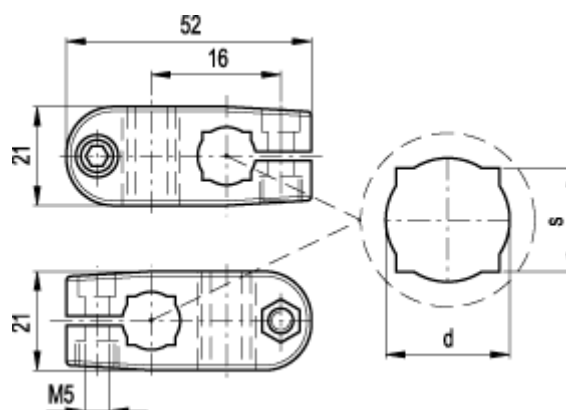

Data Sheet

Article number: 2310440121

Description: E+G MSX T-shaped clamp
MSX.56-C-8-10

Measures

d = 10

Rotation resistance = 4.5

s = 8

Torque (N m) = 900